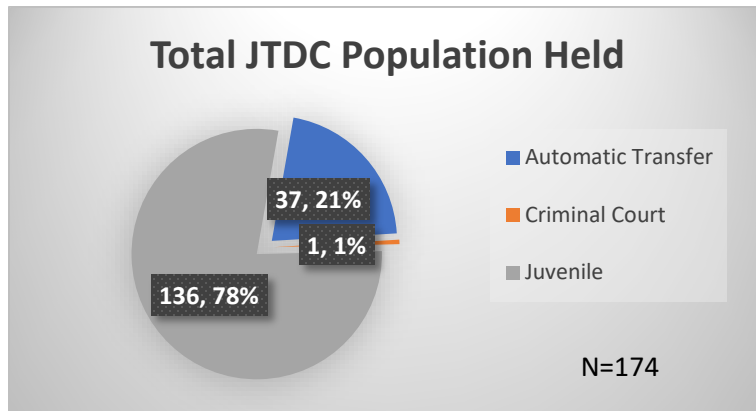

## Demographics for JTDC Population

### Tuesday Morning Midnight Count

Total # of probation Involved youth<sup>1</sup>: 1,153

<sup>1</sup> Probation Active: Any youth who is pending sentencing with an active social history, has been formally placed on probation or supervision with Cook County Juvenile Probation on the date of the report.