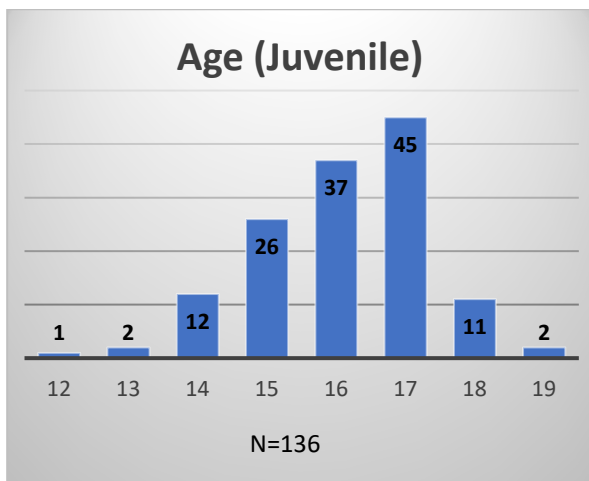

## Demographics for JTDC Population

### Tuesday Morning Midnight Count

Total # of probation Involved youth<sup>1</sup>: 1,153

<sup>1</sup> Probation Active: Any youth who is pending sentencing with an active social history, has been formally placed on probation or supervision with Cook County Juvenile Probation on the date of the report.