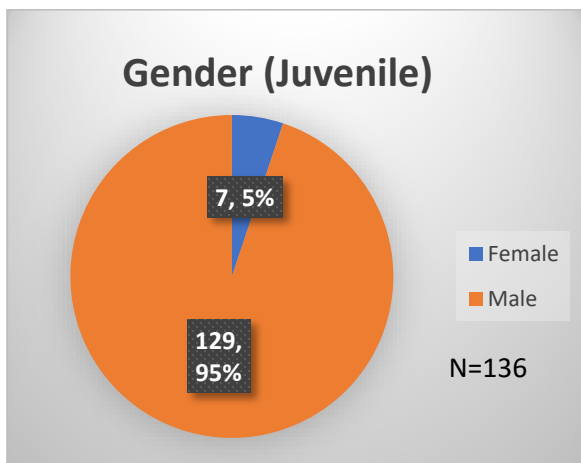

### Tuesday Morning Midnight Count

Total # of probation Involved youth<sup>1</sup>: 1,153

<sup>1</sup> Probation Active: Any youth who is pending sentencing with an active social history, has been formally placed on probation or supervision with Cook County Juvenile Probation on the date of the report.